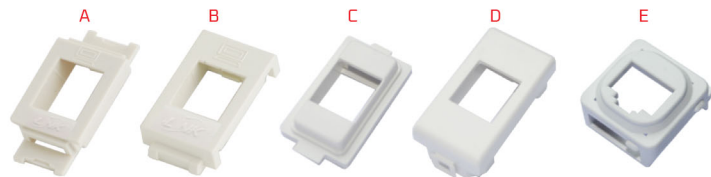

SPECIFICATION

- Material : ABS/PC, UL94V-0
- Color : Same as original face plate.
- Approval : RoHS Compliant

Part No.	Description	Color	Figure	Package
US-2005	CHANGER For Full Colour Panasonic Face Plate	Panasonic, Full Color	A	10 Pcs/Bag
US-2006	CHANGER For Wide Series Panasonic Face Plate	Panasonic, Wide	B	10 Pcs/Bag
US-2107	CHANGER For Magic Bticino Face Plate	Bticino Magic	C	10 Pcs/Bag
US-2108	CHANGER For Matix Bticino Face Plate	Bticino Matix	D	10 Pcs/Bag
US-2109	CHANGER For New Clipsal Face Plate	Clipsal	E	1 Pcs/Bag
US-2201	BLANK Insert Face Plate	White	F	10 Pcs/Bag
US-2200	RJ 45 SOCKET Protector	White	G	10 Pcs/Bag