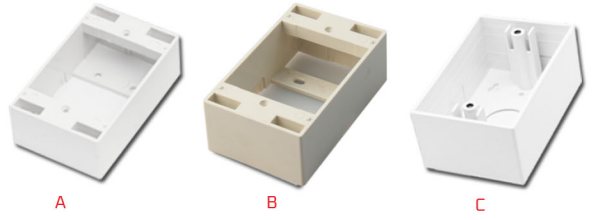

LINK Wall Box designs for fitting standard of electrical junction box, easy installation. Suitable for all type of LINK standard face plate.

## SPECIFICATION

- Material : ABS/PC, UL94V-0
- Housing Color : Ivory & White with LINK logo
- Dimension : L 114 x W 70 x D 38 mm. (US-2015, US-2015WH)  
: L 114 x W 70 x D 47 mm. (US-2016)
- Accessory : included two screws and nylon anchor
- Approval : RoHS Compliant

Part No.	Description	Dimension (mm.)	Color	Figure
US-2015WH	WALL BOX 2" x 4", White	L 114 x W 70 x D 38	White	A
US-2015	WALL BOX 2" x 4", Original	L 114 x W 70 x D 38	Ivory	B
US-2016	WALL BOX 2" x 4", Deep	L 114 x W 70 x D 47	White	C
US-2015SQ	SQUARE WALL BOX, White	L 86 x W 86 x D 37	White	D

## Surface Mounted Boxes

LINK Surface Mounted Boxes with shutter design for installation on the floor, on the wall or installation for your requirement. The Surface Mount Boxes have the optional 1 port and 2 port for your requirement. Surface Mount Boxes suitable with LINK modular jack only.