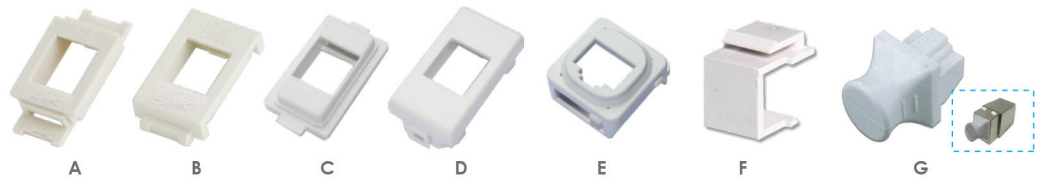

LINK Wall Box designs for fitting standard of electrical junction box, easy installation. Suitable for all type of LINK standard face plate.

SPECIFICATION

Material	: ABS/PC, UL94V-0
Housing Color	: Ivory & White with LINK logo
Dimension	: L 114 x W 70 x D 38 mm. (US-2015, US-2015WH)
Accessory	: L 114 x W 70 x D 47 mm. (US-2016)
Approval	: included two screws and nylon anchor : RoHS Compliant

Surface Mounted Boxes

LINK Surface Mounted Boxes with shutter design for Installation on the floor, on the wall or Installation for your requirement. The Surface Mount Boxes have the optional 1 port and 2 port for your requirement. Surface Mount Boxes suitable with LINK modular jack only.

Part No.	Description	Dimension (mm.)	Figure
US-2118	SURFACE MOUNT BOXE 1 PORT, With SHUTTER	L 65 x W 37 x H 30	A
US-2119	SURFACE MOUNT BOXE 2 PORT, With SHUTTER	L 65 x W 70 x H 30	B
US-2401	SURFACE MOUNT BOXE 1 PORT	L 50 x W 30 x H 30	C
US-2402	SURFACE MOUNT BOXE 2 PORT	L 50 x W 50 x H 30	D
US-2406	SURFACE MOUNT BOXE 6 PORT	L 120 x W 170 x H 38	E

Face Plate Changers

Designed for change LINK RJ45 JACK for suitable with all kinds of Electrical Face Plates.

SPECIFICATION

Material	: ABS/PC, UL94V-0
Color	: Same as original face plate.
Approval	: RoHS Compliant