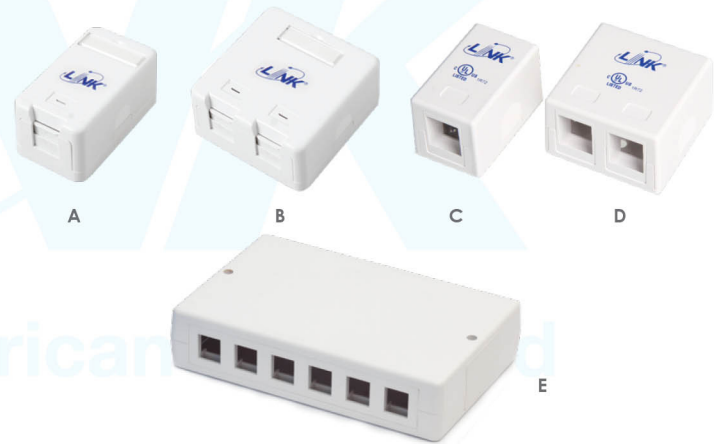

LINK Wall Box designs for fitting standard of electrical junction box, easy installation. Suitable for all type of LINK standard face plate.

SPECIFICATION

Material	: ABS/PC, UL94V-0
Housing Color	: Ivory & White with LINK logo
Dimension	: L 114 x W 70 x D 38 mm. (US-2015, US-2015WH)
Accessory	: L 114 x W 70 x D 47 mm. (US-2016)
Approval	: included two screws and nylon anchor : RoHS Compliant

Surface Mounted Boxes

LINK Surface Mounted Boxes with shutter design for Installation on the floor, on the wall or Installation for your requirement. The Surface Mount Boxes have the optional 1 port and 2 port for your requirement. Surface Mount Boxes suitable with LINK modular jack only.

SPECIFICATION

Material	: ABS/PC, UL94V-0
Housing Color	: White with blue logo
ID. Label	: White Paper with clear plastic cover
Icon (Only Shutter)	: Computer, Telephone, Blank
Approval	: UL Listed E196947 and RoHS Compliant
Support	: RJ45 Jack, Tool free RJ45 Jack, RJ11 Jack and Multimedia Modular Insert