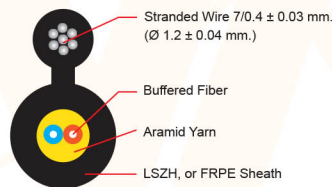

FTTH ROUND, STRANDED DROP CABLE, FR-PE, INDOOR-OUTDOOR

FEATURES / CONSTRUCTION

- Optical Fiber can be ITU-T G.657A2 and fully compatible ITU-T G.652
- Simple structure, light weight and practical
- 900 μm and 600 μm tight buffer coating Allowing easy connectorization and strippability
- Aramid Yarn reinforcement for rugged protection
- With stranded messenger wire 7 x 0.4 mm (1.2mm.)
- Easier to be stripped, connected, simple installation and maintenance
- Safe and environment friendly with FR-LSZH or FRPE jacket and TOT Approved

FTTH ROUND, STRANDED DROP CABLE