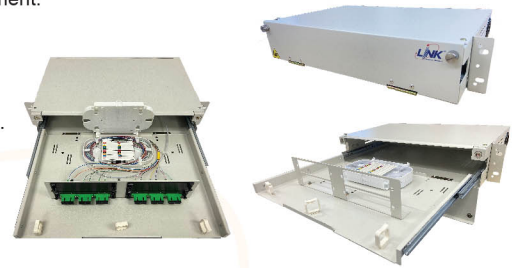

## DESCRIPTION / APPLICATION

LINK FDU (F.O. PATCH PANEL) Rack Mount provides a centralized point for termination, splice, storage and distribution of optical fibers, which are middle capacity both side operation, it is suitable for central offices connection points, data centers, local area network etc. It is an ideal solution for rack or cabinet mounting in compact areas. This unit provides excellent fiber patching management.

## FEATURES / MATERIAL

- Removable front-top cover for easier operations.
- Cold-rolled Steel with electrostatic painted ensures the strong body and pleasing appearance.
- Easy operations: Drawer type.
- Fully stable patch panel, no risk of movement.
- Protected patch panel offers secure environment for adapters, patch cords and pigtails.
- Height: 1U-5U, depends on capacity and adapter type chosen.
- Adapter Panel adopted for easy operation. Cable fixing units provided.
- Suitable for all of LINK adapter snap plate such as ST, SC, FC and LC Adapter Snap Plate.

UF-4082A

\*Not Include F.O. Adapter Plate

Part Number	Description	Dimension H x W x D(mm)	Color
UF-4082A	FDU SLIDE 24 C, Slide w/Cover, Rack Mount, w/Tray & Acc.	432X282X44	Light Gray
UF-4084A	FDU SLIDE 48 C, Slide w/Cover, Rack Mount, w/Tray & Acc.	432X282X88	Light Gray
UF-4086A	FDU SLIDE 72 C, Slide w/Cover, Rack Mount, w/Tray & Acc.	432X282X136	Light Gray
UF-4089A	FDU SLIDE 96 C, Slide w/Cover, Rack Mount, w/Tray & Acc.	432X282X176.8	Light Gray
UF-4102A	FDU SLIDE 120-144 C, Slide w/Cover, Rack Mount, w/Tray & Acc.	432X282X221.25	Light Gray