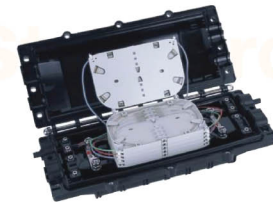

UF-304XA
FOSC, Horizontal Type

UF-3063A
for Horizontal Type