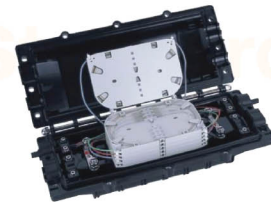

UF-304XA
FOSC, Horizontal Type

UF-3063A
for Horizontal Type