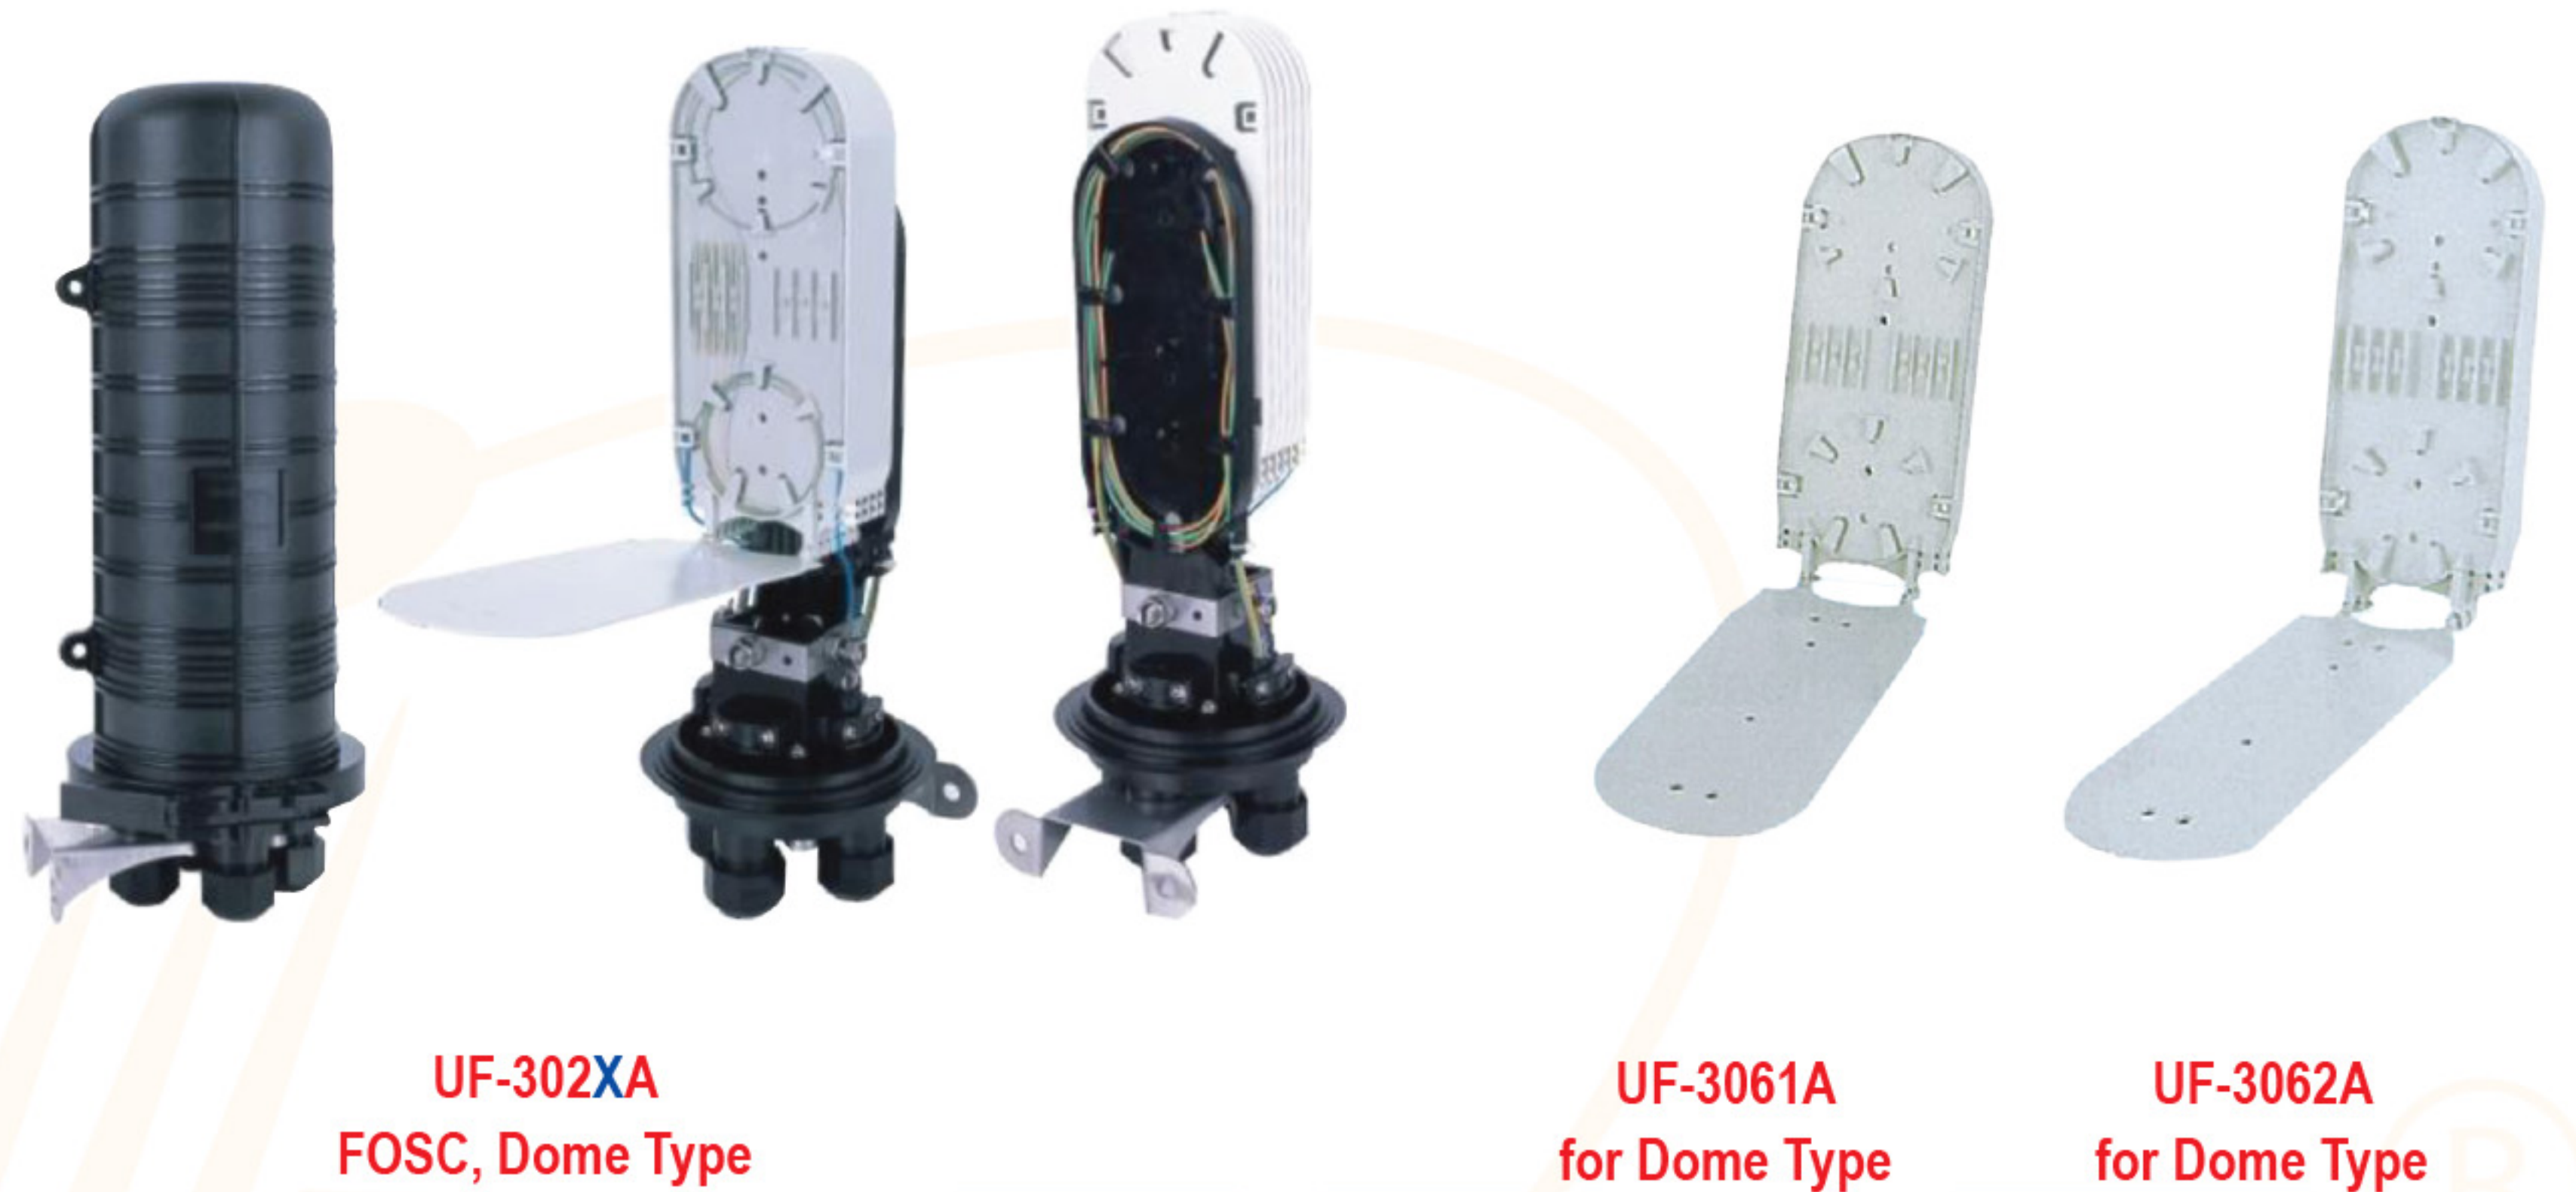

FIBER OPTIC SPLICE CLOSURE(FOSC) DOME TYPE

DESCRIPTION / APPLICATION

LINK FOSC (Fiber Optic Splice Closure), horizontal type and dome type, which supports optical cable link, branch, distribution and storage. It can be used for both single core cable and ribbon cable.

FEATURES / MATERIAL

- Made of high impact polycarbonate engineering plastic
- Can be used in wall-mounting, aerial, underground, hand hole-mounting and duct-mounting
- Design branch closure or inline closure with mechanical sealing method : No heat shrink
- Mechanical sealing adjusts to cable size
- Reliable and easy to install
- High compressive strength, no require special tool
- Fiber optic splice trays (FOSTs) are designed in SLIDE-IN-LOCK and its opening angle is about 90°
- Easy and fast to increase and reduce FOSTs
- Included splice protective sleeve and accessories

Part Number	Description	No. of Cable Port	Dimension (mm)
UF-3022A	24 Cores F.O. Splice Closure, Dome Type with 2 Tray (12F)	4	415 × Ø 190
UF-3024A	48 Cores F.O. Splice Closure, Dome Type with 4 Tray (12F)	4	415 × Ø 190
UF-3027A	72 Cores F.O. Splice Closure, Dome Type with 6 Tray (12F)	4	415 × Ø 190
UF-3029A	96 Cores F.O. Splice Closure, Dome Type with 4 Tray (24F)	4	415 × Ø 190
UF-3061A	Splice Tray (Plastic) 12 Fibers for Dome Closure	-	Spare Part
UF-3062A	Splice Tray (Plastic) 24 Fibers for Dome Closure	-	Spare Part