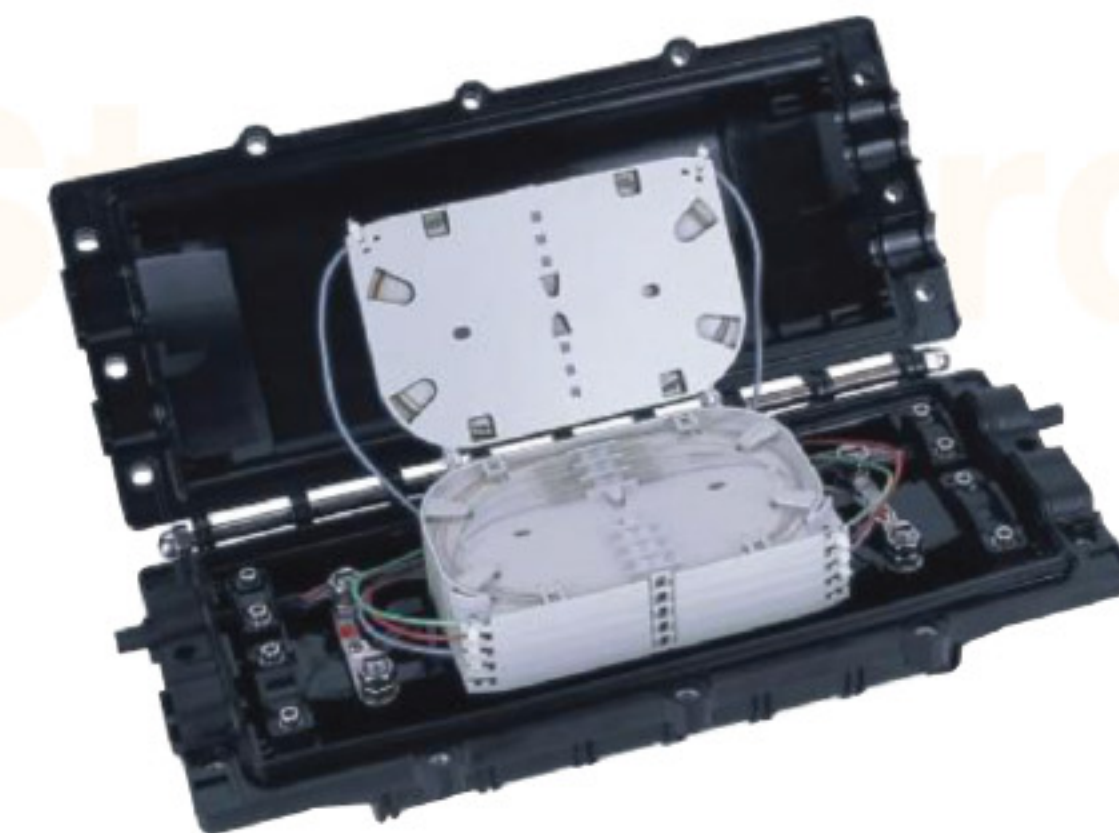

UF-304XA
FOSC, Horizontal Type