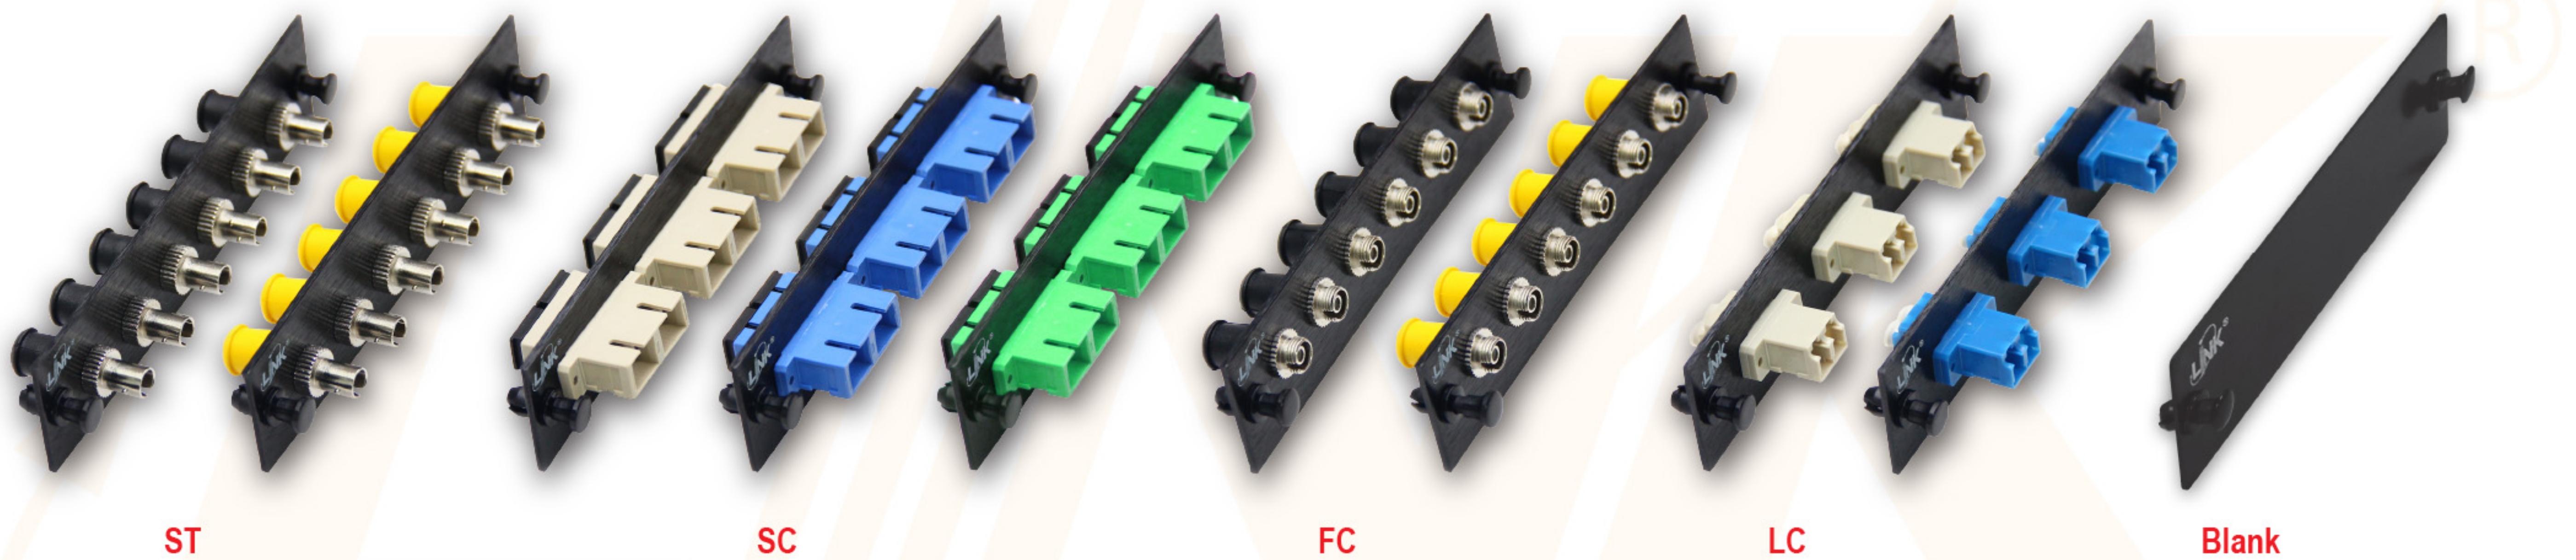

DESCRIPTION / APPLICATION

- LINK adapter snap plates designed for convenient use with LINK Fiber Optic Distribution Unit (FDU), rack mount drawer and wall mount enclosures. LINK adapter snap plate wide variety of singlemode and multimode. Meets standard ANSI/TIA-568.3-D and ISO/IEC 11801:2017. RoHS Compliant

FEATURES / MATERIAL

- Work with all LINK FDU, Rack Mount, Wall Mount
- Snap plate made of Aluminum Black Anodized, lightweight and very durability
- Provides 6 and 12 fiber ports for ST, SC, FC, LC, MT-RJ, E2000 and blank adapters.
- Low insertion loss and high return loss
- Good in repeatability and reconnect ability
- Loaded with adapter and included dust cap
- Adapter type female to female and number per each port.
- Provide nylon rivet (snap on) access easy to install and update.

PERFORMANCE

		MULTIMODE	SINGLEMODE
Insertion Loss	Typ.	≤ 0.15 dB	≤ 0.15 dB
	Max.	≤ 0.30 dB	≤ 0.30 dB
Durability		500 cycles	500 cycles
Alignment Sleeve		Ceramic	Ceramic
Operating Temperature		-40°C to 85°C	-40°C to 85°C
Storage Temperature		-40°C to 85°C	-40°C to 85°C

6 FIBER ADAPTER SNAP PLATE

Part Number	Description	Type	Housing	Housing Color	Dust cap
UF-2144	6 ST ADAPTER SNAP PLATE	MM	Nickel Plated Brass	Metalic	PVC
UF-2144SM	6 ST ADAPTER SNAP PLATE	SM	Nickel Plated Brass	Metalic	PVC
UF-2166	3 SC DUPLEX ADAPTER SNAP PLATE	MM	PBT,UL94V-0	Ivory	PP
UF-2166SM	3 SC DUPLEX ADAPTER SNAP PLATE	SM	PBT,UL94V-0	Blue	PP
UF-2166SM/APC	3 SC DUPLEX ADAPTER SNAP PLATE	SM	PBT,UL94V-0	Green	PP
UF-2188	6 FC ADAPTER SNAP PLATE	MM	Nickel Plated Brass	Metalic	PVC
UF-2188SM	6 FC ADAPTER SNAP PLATE	SM	Nickel Plated Brass	Metalic	PVC
UF-2122	3 LC DUPLEX ADAPTER SNAP PLATE	MM	PC,UL94V-0	Ivory	PVC
UF-2122SM	3 LC DUPLEX ADAPTER SNAP PLATE	SM	PC,UL94V-0	Blue	PVC
UF-2200	BLANK ADAPTER SNAP PLATE	-	-	Black	-