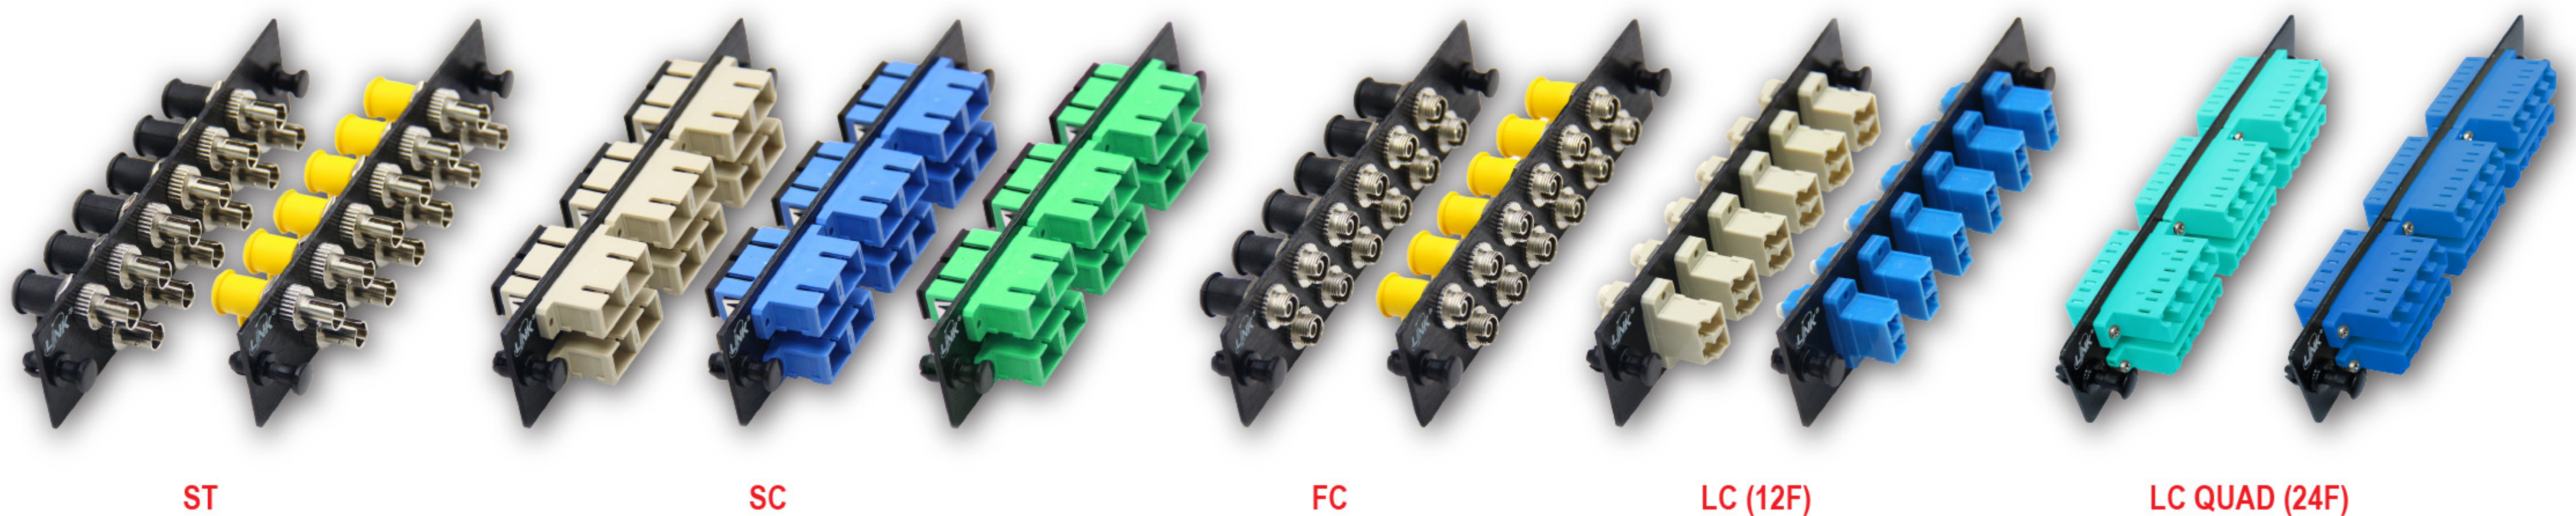

12 & 24 FIBER ADAPTER SNAP PLATE

Part Number	Description	Type	Housing	Housing Color	Dust cap
UF-2244	12 ST ADAPTER SNAP PLATE	MM	Nickel Plated Brass	Metalic	PVC
UF-2244SM	12 ST ADAPTER SNAP PLATE	SM	Nickel Plated Brass	Metalic	PVC
UF-2266	6 SC DUPLEX ADAPTER SNAP PLATE	MM	PBT,UL94V-0	Ivory	PP
UF-2266SM	6 SC DUPLEX ADAPTER SNAP PLATE	SM	PBT,UL94V-0	Blue	PP
UF-2266SM/APC	6 SC DUPLEX ADAPTER SNAP PLATE	SM	PBT,UL94V-0	Green	PP
UF-2288	12 FC ADAPTER SNAP PLATE MM	MM	Nickel Plated Brass	Metalic	PVC
UF-2288SM	12 FC ADAPTER SNAP PLATE SM	SM	Nickel Plated Brass	Metalic	PVC
UF-2222	6 LC DUPLEX ADAPTER SNAP PLATE	MM	PC,UL94V-0	Ivory	PVC
UF-2222SM	6 LC DUPLEX ADAPTER SNAP PLATE	SM	PC,UL94V-0	Blue	PVC
UF-2222Q	6 LC QUAD ADAPTER SNAP PLATE	MM	PC,UL94V-0	Ivory	PVC
UF-2222QSM	6 LC QUAD ADAPTER SNAP PLATE	SM	PC,UL94V-0	Blue	PVC