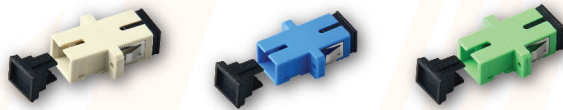

FEATURES / MATERIAL

- Used to mate two connectors together and usually mounted in a FDU panel or adapter plate
- Low insertion loss and high return loss
- Good in repeatability and reconnect ability
- Loaded with adapter and included dust cap
- Adapter type female to female.

ST Simplex Adapter

FC Simplex Adapter

SC Simplex Adapter

SC Duplex Adapter

LC Duplex Adapter

LC Quad Adapter

Part Number	Description	Type	Housing	Housing Color	Dust cap
UF-0044	ST ADAPTER	MM	Nickel Plated Brass	Metallic	PVC
UF-0044SM	ST ADAPTER	SM	Nickel Plated Brass	Metallic	PVC
UF-0055	SC SIMPLEX ADAPTER	MM	PBT,UL94V-0	Ivory	PP
UF-0055SM	SC SIMPLEX ADAPTER	SM	PBT,UL94V-0	Blue	PP
UF-0055SM/APC	SC SIMPLEX ADAPTER, APC	SM	PBT,UL94V-0	Green	PP
UF-0066	SC DUPLEX ADAPTER	MM	PBT,UL94V-0	Ivory	PP
UF-0066SM	SC DUPLEX ADAPTER	SM	PBT,UL94V-0	Blue	PP
UF-0066SM/APC	SC DUPLEX ADAPTER, APC	SM	PBT,UL94V-0	Green	PP
UF-0066XG	SC DUPLEX ADAPTER	XG	Nickel Plated Brass	Aqua	PVC
UF-0066OM4	SC DUPLEX ADAPTER	OM4	Nickel Plated Brass	Aqua	PVC
UF-0066OM5	SC DUPLEX ADAPTER	OM5	Nickel Plated Brass	Lime Green	PVC
UF-0088	FC ADAPTER	MM	Nickel Plated Brass	Metallic	PVC
UF-0088SM	FC ADAPTER	SM	Nickel Plated Brass	Metallic	PVC
UF-0088SM/APC	FC ADAPTER, APC	SM	Nickel Plated Brass	Metallic	PVC
UF-0088Q	FC ADAPTER, SQUARE TYPE	MM	Nickel Plated Brass	Metallic	PVC
UF-0088SQ	FC ADAPTER, SQUARE TYPE	SM	Nickel Plated Brass	Metallic	PVC
UF-0088SM/U	FC ADAPTER, SQUARE TYPE, UPC	SM	Nickel Plated Brass	Metallic	PVC
UF-0022D	LC DUPLEX ADAPTER	MM	PC,UL94V-0	Ivory	PVC
UF-0022DSM	LC DUPLEX ADAPTER	SM	PC,UL94V-0	Blue	PVC
UF-0022DXG	LC DUPLEX ADAPTER, XG	MM	PC,UL94V-0	Aqua	PVC
UF-0022Q	LC QUAD ADAPTER	MM	Nickel Plated Brass	Ivory	PVC
UF-0022QSM	LC QUAD ADAPTER	SM	Nickel Plated Brass	Blue	PVC
UF-0022QXG	LC QUAD ADAPTER	XG	Nickel Plated Brass	Aqua	PVC
UF-0022QOM4	LC QUAD ADAPTER	OM4	Nickel Plated Brass	Aqua	PVC
UF-0022QOM5	LC QUAD ADAPTER	OM5	Nickel Plated Brass	Lime Green	PVC