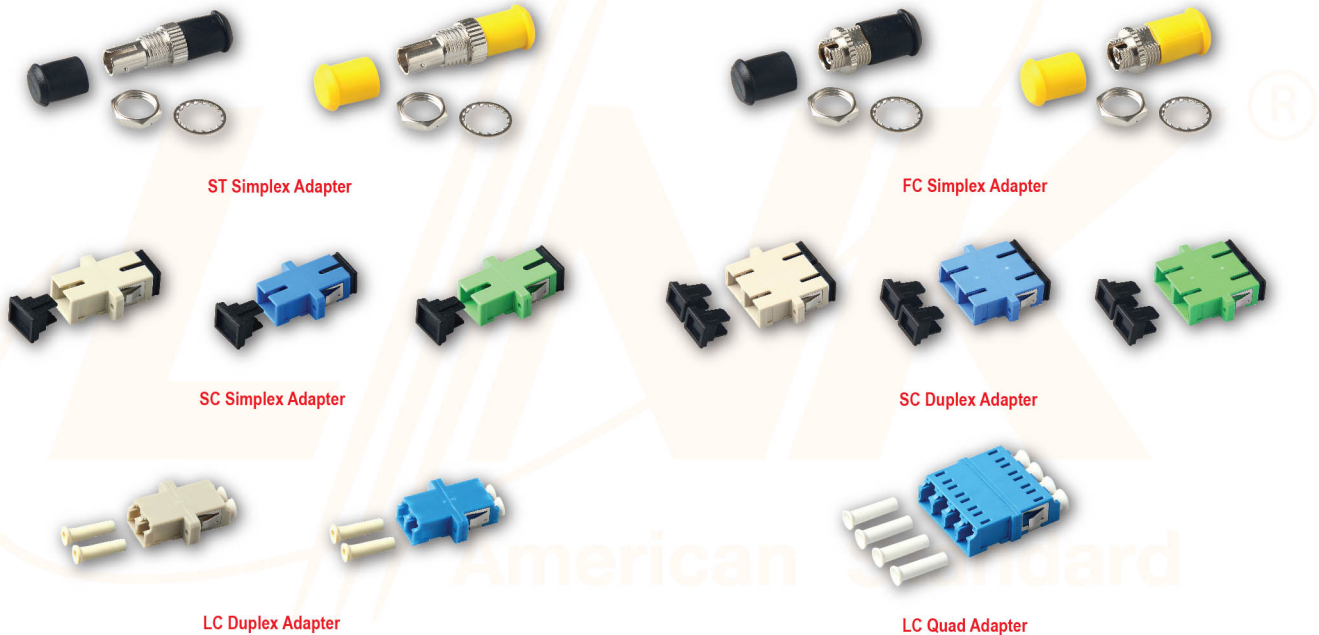

DESCRIPTION / APPLICATION

- LINK fiber optic adapters are available in ST, SC, FC and LC adapters have high precision alignment sleeves for reliability and better reconnectability. LINK adapters come with a ceramic sleeve for the singlemode and phosphor bronze sleeve for the multimode. Meets standard ANSI/TIA-568.3-D and ISO/IEC 11801:2017. RoHS Compliant

FEATURES / MATERIAL

- Used to mate two connectors together and usually mounted in a FDU panel or adapter plate
- Low insertion loss and high return loss
- Good in repeatability and reconnect ability
- Loaded with adapter and included dust cap
- Adapter type female to female.

PERFORMANCE

		MULTIMODE	SINGLEMODE
Insertion Loss	Typ.	≤ 0.15 dB	≤ 0.15 dB
	Max.	≤ 0.30 dB	≤ 0.30 dB
Durability		500 cycles	500 cycles
Alignment Sleeve		Phosphor Bronze	Zirconia, ceramic
Operating Temperature		-40°C to 85°C	-40°C to 85°C
Storage Temperature		-40°C to 85°C	-40°C to 85°C

Part Number	Description	Type	Housing	Housing Color	Dust cap
UF-0044	ST ADAPTER	MM	Nickel Plated Brass	Metallic	PVC
UF-0044SM	ST ADAPTER	SM	Nickel Plated Brass	Metallic	PVC
UF-0055	SC SIMPLEX ADAPTER	MM	PBT,UL94V-0	Ivory	PP
UF-0055SM	SC SIMPLEX ADAPTER	SM	PBT,UL94V-0	Blue	PP
UF-0055SM/APC	SC SIMPLEX ADAPTER, APC	SM	PBT,UL94V-0	Green	PP
UF-0066	SC DUPLEX ADAPTER	MM	PBT,UL94V-0	Ivory	PP
UF-0066SM	SC DUPLEX ADAPTER	SM	PBT,UL94V-0	Blue	PP
UF-0066SM/APC	SC DUPLEX ADAPTER, APC	SM	PBT,UL94V-0	Green	PP
UF-0066XG	SC DUPLEX ADAPTER	XG	Nickel Plated Brass	Aqua	PVC
UF-0066OM4	SC DUPLEX ADAPTER	OM4	Nickel Plated Brass	Aqua	PVC
UF-0066OM5	SC DUPLEX ADAPTER	OM5	Nickel Plated Brass	Lime Green	PVC
UF-0088	FC ADAPTER	MM	Nickel Plated Brass	Metallic	PVC
UF-0088SM	FC ADAPTER	SM	Nickel Plated Brass	Metallic	PVC
UF-0088SM/APC	FC ADAPTER, APC	SM	Nickel Plated Brass	Metallic	PVC
UF-0088Q	FC ADAPTER, SQUARE TYPE	MM	Nickel Plated Brass	Metallic	PVC
UF-0088SQ	FC ADAPTER, SQUARE TYPE	SM	Nickel Plated Brass	Metallic	PVC
UF-0088SM/U	FC ADAPTER, SQUARE TYPE, UPC	SM	Nickel Plated Brass	Metallic	PVC
UF-0022D	LC DUPLEX ADAPTER	MM	PC,UL94V-0	Ivory	PVC
UF-0022DSM	LC DUPLEX ADAPTER	SM	PC,UL94V-0	Blue	PVC
UF-0022DXG	LC DUPLEX ADAPTER, XG	MM	PC,UL94V-0	Aqua	PVC
UF-0022Q	LC QUAD ADAPTER	MM	Nickel Plated Brass	Ivory	PVC
UF-0022QSM	LC QUAD ADAPTER	SM	Nickel Plated Brass	Blue	PVC
UF-0022QXG	LC QUAD ADAPTER	XG	Nickel Plated Brass	Aqua	PVC
UF-0022QOM4	LC QUAD ADAPTER	OM4	Nickel Plated Brass	Aqua	PVC
UF-0022QOM5	LC QUAD ADAPTER	OM5	Nickel Plated Brass	Lime Green	PVC