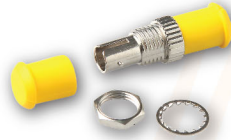

ST Simplex Adapter

FC Simplex Adapter