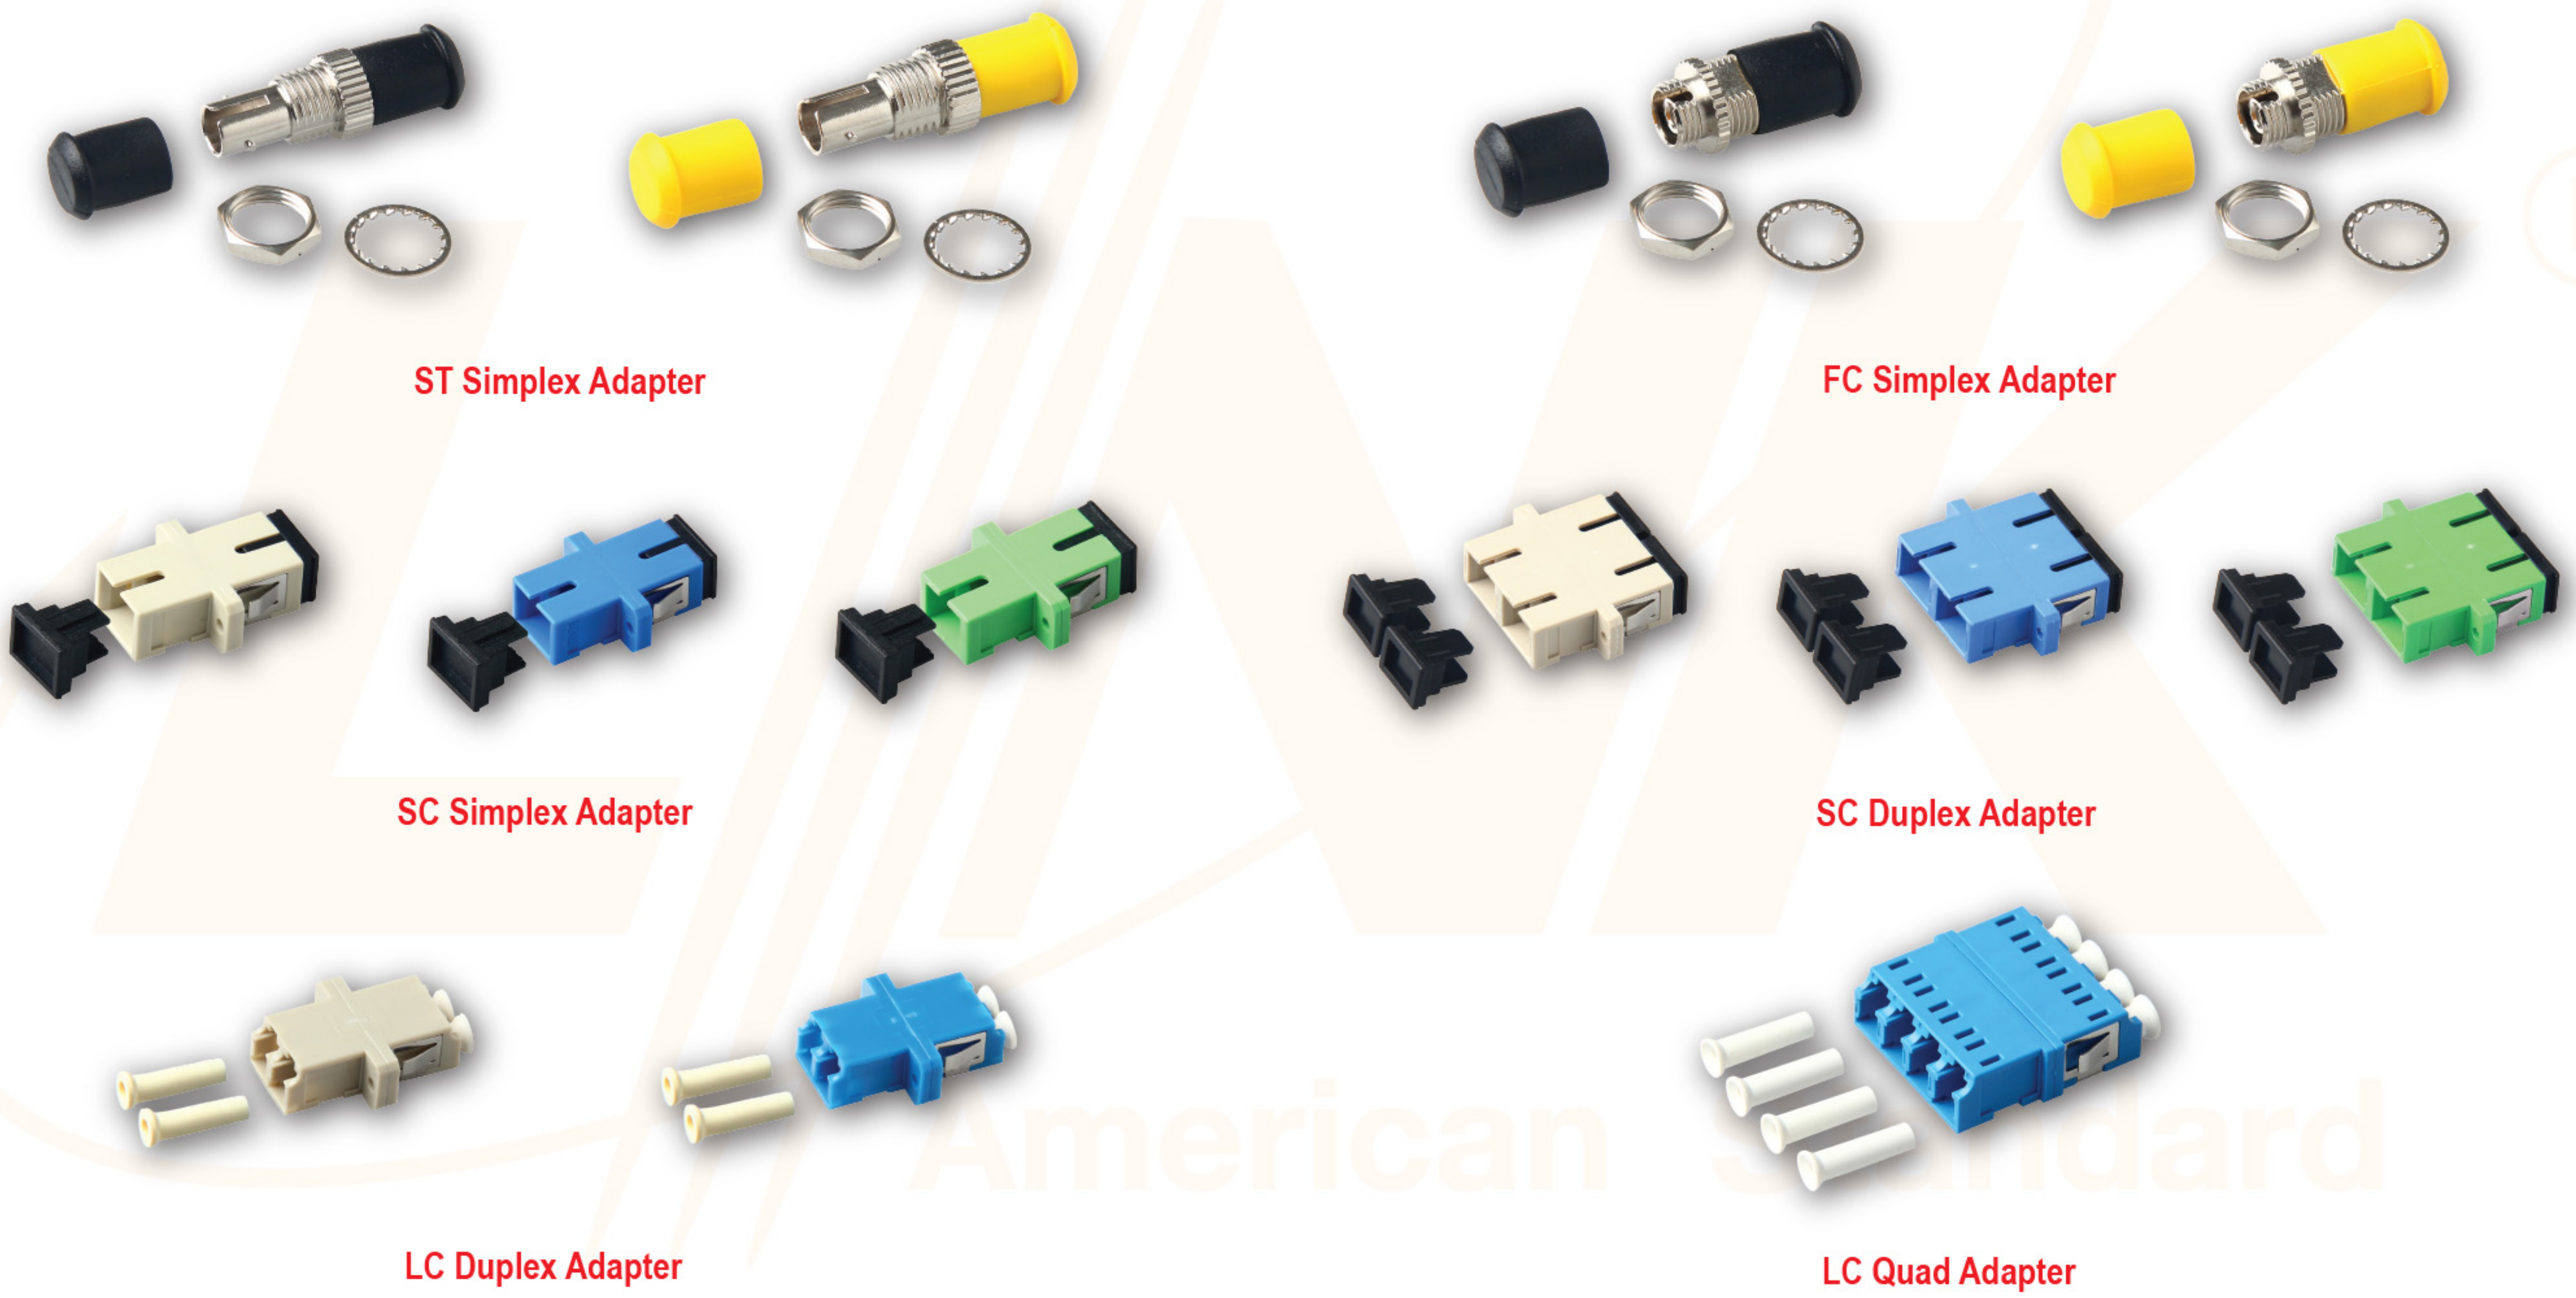

FIBER OPTIC ADAPTER

DESCRIPTION / APPLICATION

- LINK fiber optic adapters are available in ST, SC, FC and LC adapters have high precision alignment sleeves for reliability and better reconnectability. LINK adapters come with a ceramic sleeve for the singlemode and phosphor bronze sleeve for the multimode. Meets standard ANSI/TIA-568.3-D and ISO/IEC 11801:2017. RoHS Compliant

FEATURES / MATERIAL

- Used to mate two connectors together and usually mounted in a FDU panel or adapter plate
- Low insertion loss and high return loss
- Good in repeatability and reconnect ability
- Loaded with adapter and included dust cap
- Adapter type female to female.

PERFORMANCE

		MULTIMODE	SINGLEMODE
Insertion Loss	Typ.	≤ 0.15 dB	≤ 0.15 dB
	Max.	≤ 0.30 dB	≤ 0.30 dB
Durability		500 cycles	500 cycles
Alignment Sleeve		Ceramic	Ceramic
Operating Temperature		-40°C to 85°C	-40°C to 85°C
Storage Temperature		-40°C to 85°C	-40°C to 85°C

Part Number	Description	Type	Housing	Housing Color	Dust cap
UF-0044	ST ADAPTER	MM	Nickel Plated Brass	Metallic	PVC
UF-0044SM	ST ADAPTER	SM	Nickel Plated Brass	Metallic	PVC
UF-0055	SC SIMPLEX ADAPTER	MM	PBT,UL94V-0	Ivory	PP
UF-0055SM	SC SIMPLEX ADAPTER	SM	PBT,UL94V-0	Blue	PP
UF-0055SM/APC	SC SIMPLEX ADAPTER, APC	SM	PBT,UL94V-0	Green	PP
UF-0066	SC DUPLEX ADAPTER	MM	PBT,UL94V-0	Ivory	PP
UF-0066SM	SC DUPLEX ADAPTER	SM	PBT,UL94V-0	Blue	PP
UF-0066SM/APC	SC DUPLEX ADAPTER, APC	SM	PBT,UL94V-0	Green	PP
UF-0066XG	SC DUPLEX ADAPTER	XG	Nickel Plated Brass	Aqua	PVC
UF-0066OM4	SC DUPLEX ADAPTER	OM4	Nickel Plated Brass	Aqua	PVC
UF-0066OM5	SC DUPLEX ADAPTER	OM5	Nickel Plated Brass	Lime Green	PVC
UF-0088	FC ADAPTER	MM	Nickel Plated Brass	Metallic	PVC
UF-0088SM	FC ADAPTER	SM	Nickel Plated Brass	Metallic	PVC
UF-0088SM/APC	FC ADAPTER, APC	SM	Nickel Plated Brass	Metallic	PVC
UF-0088Q	FC ADAPTER, SQUARE TYPE	MM	Nickel Plated Brass	Metallic	PVC
UF-0088SQ	FC ADAPTER, SQUARE TYPE	SM	Nickel Plated Brass	Metallic	PVC
UF-0088SM/U	FC ADAPTER, SQUARE TYPE, UPC	SM	Nickel Plated Brass	Metallic	PVC
UF-0022D	LC DUPLEX ADAPTER	MM	PC,UL94V-0	Ivory	PVC
UF-0022DSM	LC DUPLEX ADAPTER	SM	PC,UL94V-0	Blue	PVC
UF-0022DXG	LC DUPLEX ADAPTER, XG	MM	PC,UL94V-0	Aqua	PVC
UF-0022Q	LC QUAD ADAPTER	MM	Nickel Plated Brass	Ivory	PVC
UF-0022QSM	LC QUAD ADAPTER	SM	Nickel Plated Brass	Blue	PVC
UF-0022QXG	LC QUAD ADAPTER	XG	Nickel Plated Brass	Aqua	PVC
UF-0022QOM4	LC QUAD ADAPTER	OM4	Nickel Plated Brass	Aqua	PVC
UF-0022QOM5	LC QUAD ADAPTER	OM5	Nickel Plated Brass	Lime Green	PVC