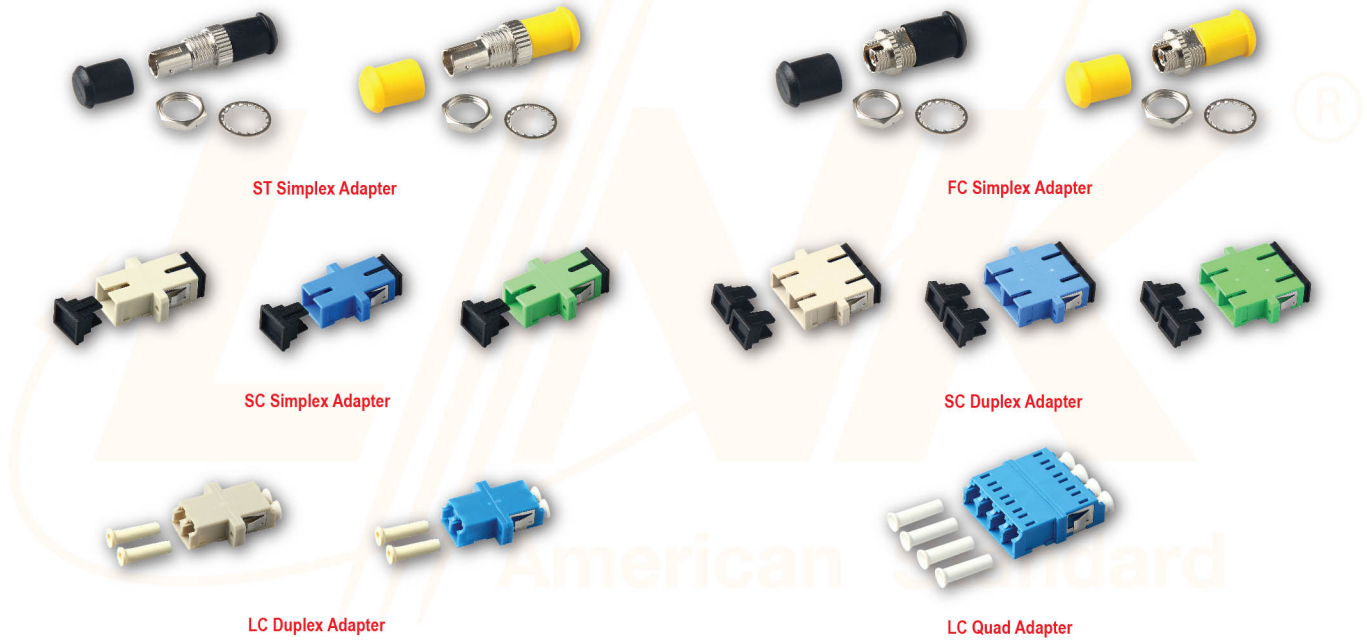

DESCRIPTION / APPLICATION

- LINK fiber optic adapters are available in ST, SC, FC and LC adapters have high precision alignment sleeves for reliability and better reconnectability. LINK adapters come with a ceramic sleeve for the singlemode and phosphor bronze sleeve for the multimode. Meets standard ANSI/TIA-568.3-D and ISO/IEC 11801:2017. RoHS Compliant

FEATURES / MATERIAL

- Used to mate two connectors together and usually mounted in a FDU panel or adapter plate
- Low insertion loss and high return loss
- Good in repeatability and reconnect ability
- Loaded with adapter and included dust cap
- Adapter type female to female.

PERFORMANCE

		MULTIMODE	SINGLEMODE
Insertion Loss	Typ.	≤ 0.15 dB	≤ 0.15 dB
	Max.	≤ 0.30 dB	≤ 0.30 dB
Durability		500 cycles	500 cycles
Alignment Sleeve		Phosphor Bronze	Zirconia, ceramic
Operating Temperature		-40°C to 85°C	-40°C to 85°C
Storage Temperature		-40°C to 85°C	-40°C to 85°C

Part Number	Description	Type	Housing	Housing Color	Dust cap
UF-0044	ST ADAPTER	MM	Nickel Plated Brass	Metallic	PVC
UF-0044SM	ST ADAPTER	SM	Nickel Plated Brass	Metallic	PVC
UF-0055	SC SIMPLEX ADAPTER	MM	PBT,UL94V-0	Ivory	PP
UF-0055SM	SC SIMPLEX ADAPTER	SM	PBT,UL94V-0	Blue	PP
UF-0055SM/APC	SC SIMPLEX ADAPTER, APC	SM	PBT,UL94V-0	Green	PP
UF-0066	SC DUPLEX ADAPTER	MM	PBT,UL94V-0	Ivory	PP
UF-0066SM	SC DUPLEX ADAPTER	SM	PBT,UL94V-0	Blue	PP
UF-0066SM/APC	SC DUPLEX ADAPTER, APC	SM	PBT,UL94V-0	Green	PP
UF-0066XG	SC DUPLEX ADAPTER	XG	Nickel Plated Brass	Aqua	PVC
UF-0066OM4	SC DUPLEX ADAPTER	OM4	Nickel Plated Brass	Aqua	PVC
UF-0066OM5	SC DUPLEX ADAPTER	OM5	Nickel Plated Brass	Lime Green	PVC
UF-0088	FC ADAPTER	MM	Nickel Plated Brass	Metallic	PVC
UF-0088SM	FC ADAPTER	SM	Nickel Plated Brass	Metallic	PVC
UF-0088SM/APC	FC ADAPTER, APC	SM	Nickel Plated Brass	Metallic	PVC
UF-0088Q	FC ADAPTER, SQUARE TYPE	MM	Nickel Plated Brass	Metallic	PVC
UF-0088SQ	FC ADAPTER, SQUARE TYPE	SM	Nickel Plated Brass	Metallic	PVC
UF-0088SM/U	FC ADAPTER, SQUARE TYPE, UPC	SM	Nickel Plated Brass	Metallic	PVC
UF-0022D	LC DUPLEX ADAPTER	MM	PC,UL94V-0	Ivory	PVC
UF-0022DSM	LC DUPLEX ADAPTER	SM	PC,UL94V-0	Blue	PVC
UF-0022DXG	LC DUPLEX ADAPTER, XG	MM	PC,UL94V-0	Aqua	PVC
UF-0022Q	LC QUAD ADAPTER	MM	Nickel Plated Brass	Ivory	PVC
UF-0022QSM	LC QUAD ADAPTER	SM	Nickel Plated Brass	Blue	PVC
UF-0022QXG	LC QUAD ADAPTER	XG	Nickel Plated Brass	Aqua	PVC
UF-0022QOM4	LC QUAD ADAPTER	OM4	Nickel Plated Brass	Aqua	PVC
UF-0022QOM5	LC QUAD ADAPTER	OM5	Nickel Plated Brass	Lime Green	PVC