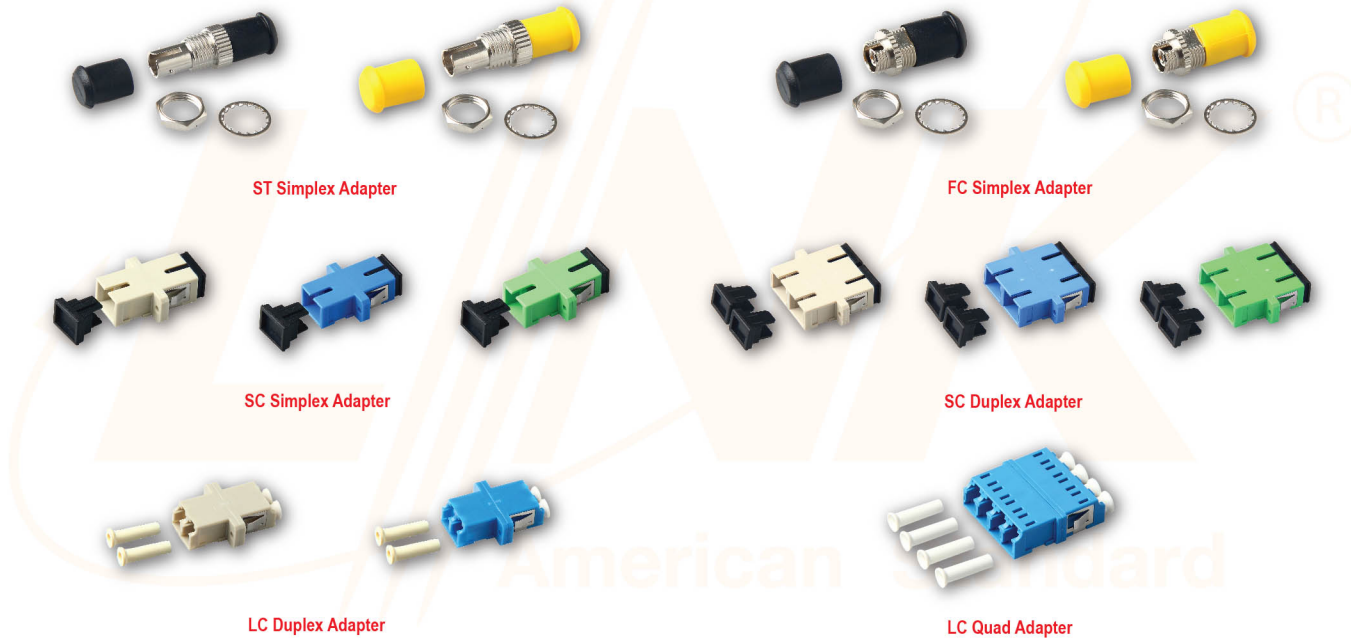

DESCRIPTION / APPLICATION

- LINK fiber optic adapters are available in ST, SC, FC and LC adapters have high precision alignment sleeves for reliability and better reconnectability. LINK adapters come with a ceramic sleeve for the singlemode and phosphor bronze sleeve for the multimode. Meets standard ANSI/TIA-568.3-D and ISO/IEC 11801:2017. RoHS Compliant

FEATURES / MATERIAL

- Used to mate two connectors together and usually mounted in a FDU panel or adapter plate
- Low insertion loss and high return loss
- Good in repeatability and reconnect ability
- Loaded with adapter and included dust cap
- Adapter type female to female.

PERFORMANCE

		MULTIMODE	SINGLEMODE
Insertion Loss	Typ.	≤ 0.15 dB	≤ 0.15 dB
	Max.	≤ 0.30 dB	≤ 0.30 dB
Durability		500 cycles	500 cycles
Alignment Sleeve		Phosphor Bronze	Zirconia, ceramic
Operating Temperature		-40°C to 85°C	-40°C to 85°C
Storage Temperature		-40°C to 85°C	-40°C to 85°C

Part Number	Description	Type	Housing	Housing Color	Dust cap
UF-0044	ST ADAPTER	MM	Nickel Plated Brass	Metallic	PVC
UF-0044SM	ST ADAPTER	SM	Nickel Plated Brass	Metallic	PVC
UF-0055	SC SIMPLEX ADAPTER	MM	PBT,UL94V-0	Ivory	PP
UF-0055SM	SC SIMPLEX ADAPTER	SM	PBT,UL94V-0	Blue	PP
UF-0055SM/APC	SC SIMPLEX ADAPTER, APC	SM	PBT,UL94V-0	Green	PP
UF-0066	SC DUPLEX ADAPTER	MM	PBT,UL94V-0	Ivory	PP
UF-0066SM	SC DUPLEX ADAPTER	SM	PBT,UL94V-0	Blue	PP
UF-0066SM/APC	SC DUPLEX ADAPTER, APC	SM	PBT,UL94V-0	Green	PP
UF-0066XG	SC DUPLEX ADAPTER	XG	Nickel Plated Brass	Aqua	PVC
UF-0066OM4	SC DUPLEX ADAPTER	OM4	Nickel Plated Brass	Aqua	PVC
UF-0066OM5	SC DUPLEX ADAPTER	OM5	Nickel Plated Brass	Lime Green	PVC
UF-0088	FC ADAPTER	MM	Nickel Plated Brass	Metallic	PVC
UF-0088SM	FC ADAPTER	SM	Nickel Plated Brass	Metallic	PVC
UF-0088SM/APC	FC ADAPTER, APC	SM	Nickel Plated Brass	Metallic	PVC
UF-0088Q	FC ADAPTER, SQUARE TYPE	MM	Nickel Plated Brass	Metallic	PVC
UF-0088SQ	FC ADAPTER, SQUARE TYPE	SM	Nickel Plated Brass	Metallic	PVC
UF-0088SM/U	FC ADAPTER, SQUARE TYPE, UPC	SM	Nickel Plated Brass	Metallic	PVC
UF-0022D	LC DUPLEX ADAPTER	MM	PC,UL94V-0	Ivory	PVC
UF-0022DSM	LC DUPLEX ADAPTER	SM	PC,UL94V-0	Blue	PVC
UF-0022DXG	LC DUPLEX ADAPTER, XG	MM	PC,UL94V-0	Aqua	PVC
UF-0022Q	LC QUAD ADAPTER	MM	Nickel Plated Brass	Ivory	PVC
UF-0022QSM	LC QUAD ADAPTER	SM	Nickel Plated Brass	Blue	PVC
UF-0022QXG	LC QUAD ADAPTER	XG	Nickel Plated Brass	Aqua	PVC
UF-0022QOM4	LC QUAD ADAPTER	OM4	Nickel Plated Brass	Aqua	PVC
UF-0022QOM5	LC QUAD ADAPTER	OM5	Nickel Plated Brass	Lime Green	PVC