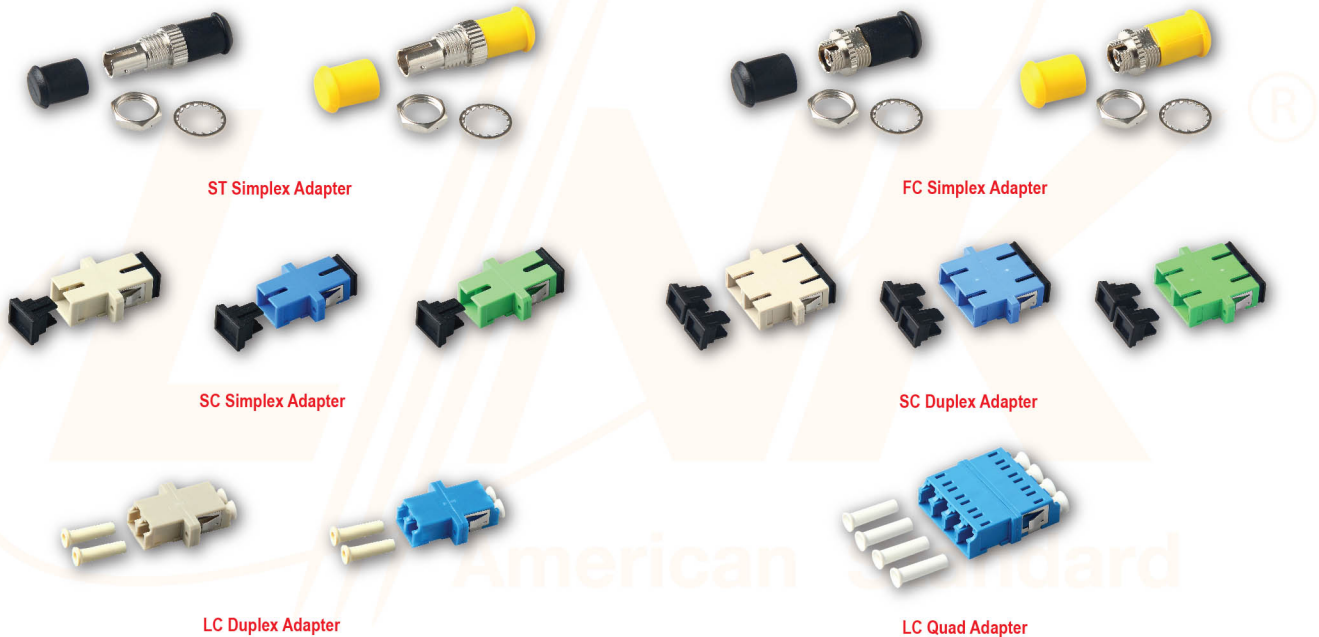

DESCRIPTION / APPLICATION

- LINK fiber optic adapters are available in ST, SC, FC and LC adapters have high precision alignment sleeves for reliability and better reconnectability. LINK adapters come with a ceramic sleeve for the singlemode and phosphor bronze sleeve for the multimode. Meets standard ANSI/TIA-568.3-D and ISO/IEC 11801:2017. RoHS Compliant

FEATURES / MATERIAL

- Used to mate two connectors together and usually mounted in a FDU panel or adapter plate
- Low insertion loss and high return loss
- Good in repeatability and reconnect ability
- Loaded with adapter and included dust cap
- Adapter type female to female.

PERFORMANCE

		MULTIMODE	SINGLEMODE
Insertion Loss	Typ.	≤ 0.15 dB	≤ 0.15 dB
	Max.	≤ 0.30 dB	≤ 0.30 dB
Durability		500 cycles	500 cycles
Alignment Sleeve		Phosphor Bronze	Zirconia, ceramic
Operating Temperature		-40°C to 85°C	-40°C to 85°C
Storage Temperature		-40°C to 85°C	-40°C to 85°C

Part Number	Description	Type	Housing	Housing Color	Dust cap
UF-0044	ST ADAPTER	MM	Nickel Plated Brass	Metallic	PVC
UF-0044SM	ST ADAPTER	SM	Nickel Plated Brass	Metallic	PVC
UF-0055	SC SIMPLEX ADAPTER	MM	PBT,UL94V-0	Ivory	PP
UF-0055SM	SC SIMPLEX ADAPTER	SM	PBT,UL94V-0	Blue	PP
UF-0055SM/APC	SC SIMPLEX ADAPTER, APC	SM	PBT,UL94V-0	Green	PP
UF-0066	SC DUPLEX ADAPTER	MM	PBT,UL94V-0	Ivory	PP
UF-0066SM	SC DUPLEX ADAPTER	SM	PBT,UL94V-0	Blue	PP
UF-0066SM/APC	SC DUPLEX ADAPTER, APC	SM	PBT,UL94V-0	Green	PP
UF-0066XG	SC DUPLEX ADAPTER	XG	Nickel Plated Brass	Aqua	PVC
UF-0066OM4	SC DUPLEX ADAPTER	OM4	Nickel Plated Brass	Aqua	PVC
UF-0066OM5	SC DUPLEX ADAPTER	OM5	Nickel Plated Brass	Lime Green	PVC
UF-0088	FC ADAPTER	MM	Nickel Plated Brass	Metallic	PVC
UF-0088SM	FC ADAPTER	SM	Nickel Plated Brass	Metallic	PVC
UF-0088SM/APC	FC ADAPTER, APC	SM	Nickel Plated Brass	Metallic	PVC
UF-0088Q	FC ADAPTER, SQUARE TYPE	MM	Nickel Plated Brass	Metallic	PVC
UF-0088SQ	FC ADAPTER, SQUARE TYPE	SM	Nickel Plated Brass	Metallic	PVC
UF-0088SM/U	FC ADAPTER, SQUARE TYPE, UPC	SM	Nickel Plated Brass	Metallic	PVC
UF-0022D	LC DUPLEX ADAPTER	MM	PC,UL94V-0	Ivory	PVC
UF-0022DSM	LC DUPLEX ADAPTER	SM	PC,UL94V-0	Blue	PVC
UF-0022DXG	LC DUPLEX ADAPTER, XG	MM	PC,UL94V-0	Aqua	PVC
UF-0022Q	LC QUAD ADAPTER	MM	Nickel Plated Brass	Ivory	PVC
UF-0022QSM	LC QUAD ADAPTER	SM	Nickel Plated Brass	Blue	PVC
UF-0022QXG	LC QUAD ADAPTER	XG	Nickel Plated Brass	Aqua	PVC
UF-0022QOM4	LC QUAD ADAPTER	OM4	Nickel Plated Brass	Aqua	PVC
UF-0022QOM5	LC QUAD ADAPTER	OM5	Nickel Plated Brass	Lime Green	PVC