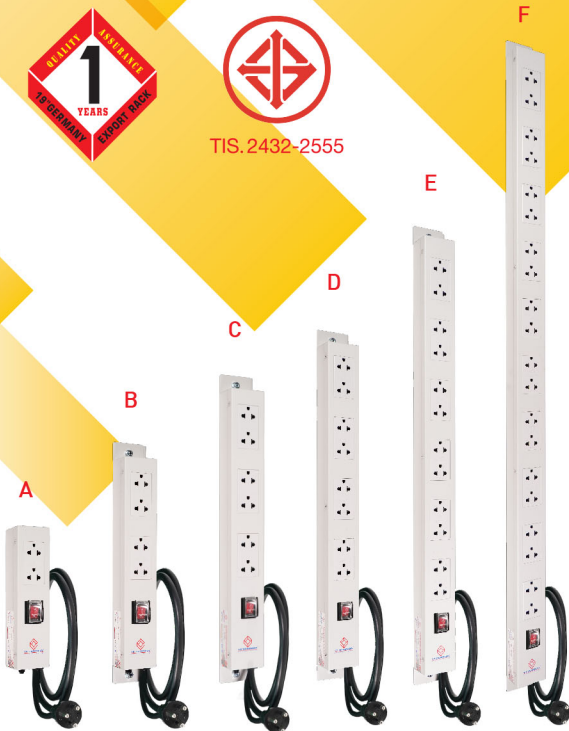

# AC POWER DISTRIBUTION UNIT, 16A

**19"GERMANY**<sup>®</sup>  
EXPORT RACK

TIS.2432-2555

16A

\* Black Color : G7-00XXXB

TIS Plug

Lighting Switch  
With Cover

Safety Shutter  
TIS Outlet

Electronic  
Circuit Breaker

Surge suppressor  
(Line suppression)

## FEATURES

- ◆ **Applications** Provided TIS outlet which is suitable for network equipment, computer, etc.
- ◆ **16A AC Power Distribution Unit**
  - 4, 6, 8, 12, and 20 outlet 3x2.5mm<sup>2</sup> (≈13AWG) 2 outlet 1.5mm<sup>2</sup> with electronic circuit breaker and surge suppressor (line suppression) for short circuit protection.
  - Safety Shutter Outlet
  - 1.8m Power cord for 2 and 4 outlets.
  - 3m Power cord for 6, 8, 12 and 20 outlets.
- ◆ **19" Germany Export Rack Socket** Made from PC/ABS (UL94V-0), TIS type with embossing trademark.
- ◆ **Manufactured provide**
  - Illuminated switch with cover, short circuit and over current electronic circuit breaker.
  - Housing is made from Electro-Galvanized Steel sheet in Light gray or Black paint by Electrostatic powder coating process.
  - Mounting bracket for vertical or horizontal installation in 19" Rack cabinet.
- ◆ **Model** 4, 6, 8, 12 and 20 outlets.
- ◆ **Manufacturer and Distributor** Certified by ISO 9001 : 2015.

## Technical Specification

Socket Outlet	:	Safety Shutter Socket with L, N and G, TIS 166-2549
Electronic Circuit Breaker	:	16A, IEC 60934
Lighting Switch w/Cover	:	16A, EN 61058-1
Surge Current	:	6.5KA or 10KA
Input Voltage	:	220 - 250VAC, 50/60Hz
Max Power	:	3,680W
Plug Type	:	L, N and G, TIS 166-2549
Power Cord	:	60227 IEC 53 & TIS 11 Part 5-2553
Housing	:	Electro-Galvanized Steel Thickness 0.8mm.
Approval	:	TIS 2432-2555
Temperature	:	-25°C to +85°C